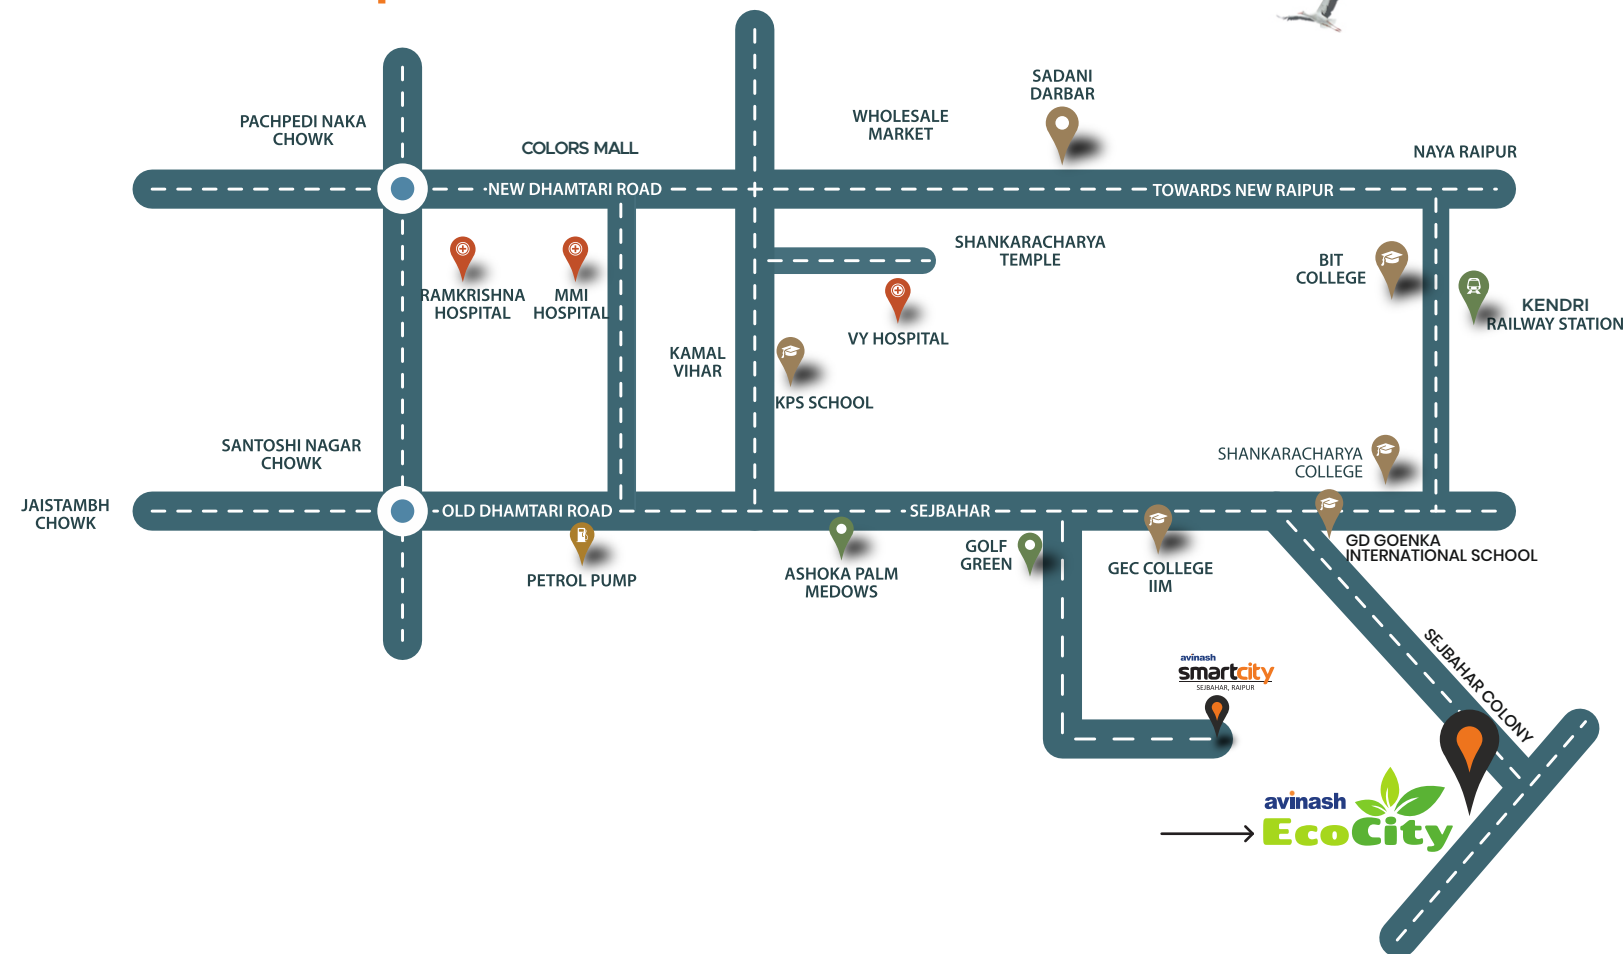

avinash
EcoCity
The place for living - The Home

Location Map

Intelligent Living Spaces That Blend
**Ecological Sustainability, Economic Affordability,
& Eco-friendly Innovation**
To Create A Greener, Smarter Future

Experience Convenience, Redefine Lifestyle

SWAMI VEKANANDA INTERNATIONAL AIRPORT
Distance 10 KM

RAIPUR JUNCTION RAILWAY STATION
Distance 11.53 KM

NEW INTERSTATE BUS STAND BHATGAON RAIPUR
Distance 7.5 KM

GOVERNMENT ENGINEERING COLLEGE RAIPUR
Distance 1.45 KM

SHRI DANI HOSPITAL MULTISPECIALITY HOSPITAL
Distance 1.8 KM

SHRI SHANKARCHARYA INSTITUTE
Distance 2.83 KM

MASTER PLAN

Temple

Artist's Impression

Swimming Pool

Artist's Impression

Multipurpose Court

Artist's Impression

EV Charging Zone

Artist's Impression